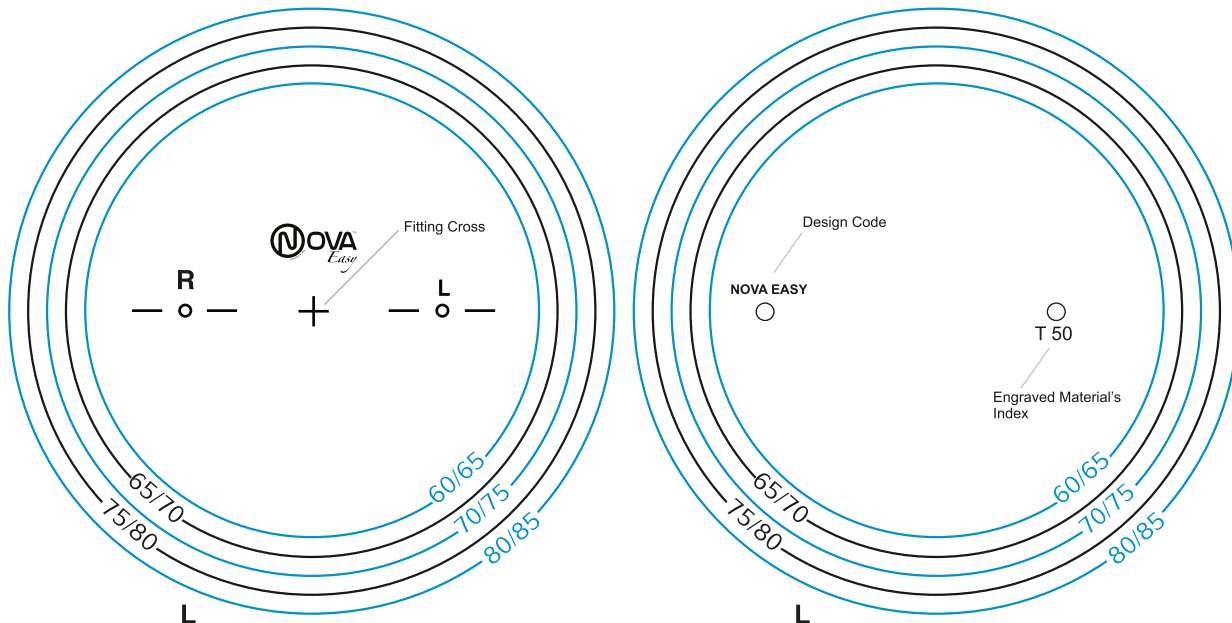

Fitting Cross is on OC

Ink Markings as viewed from the front

Lens Engraved as viewed from the front