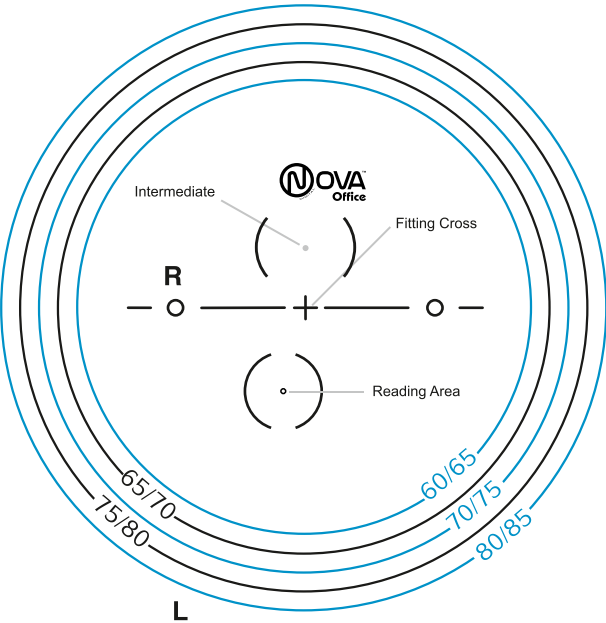

Fitting Cross is on OC
 *15/16mm
 * Minimum fitting height/Recommended fitting height
Min fitting height is 85% of near circle, Recommended fitting height is 100% of near circle

Ink Markings as viewed from the front

Lens Engraved as viewed from the front