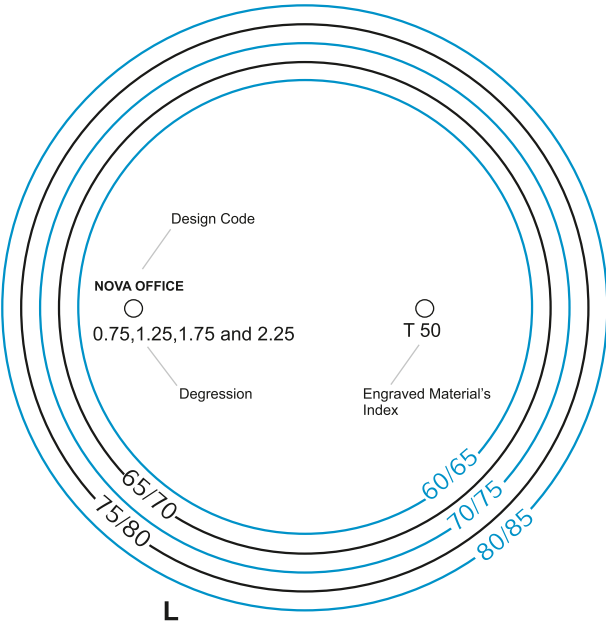

Fitting Cross is on OC
 *15/16mm
 * Minimum fitting height/Recommended fitting height
Min fitting height is 85% of near circle, Recommended fitting height is 100% of near circle

Ink Markings as viewed from the front

Lens Engraved as viewed from the front